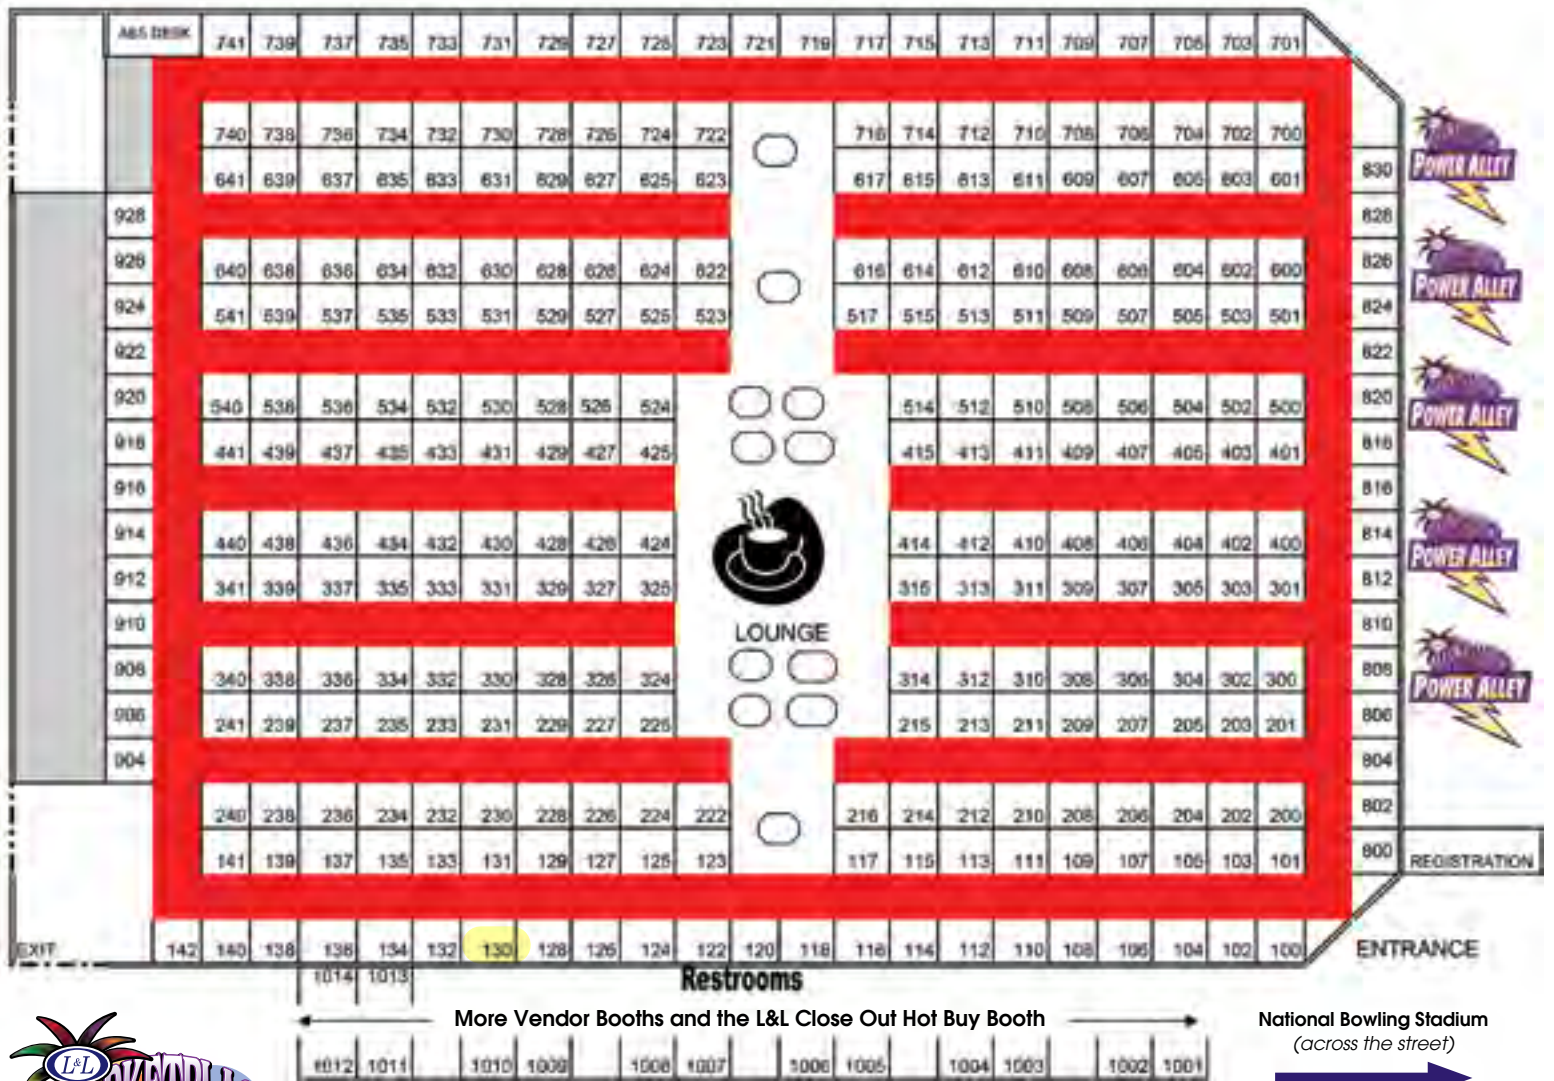

**New Products Showcase
Located Upstairs Near the
Power Lounge**

National Bowling Stadium
(across the street)
Silver Legacy Resort
(one block)

VENDOR PARTICIPANTS

Acme United 112	Bird X 433	Corona 924-926
Airmax 736	Bloem 800-802-804	Couronne (New) 300
Allsop 1010	Bond Mfg	Curtis Wagner 401
Alpine Corporation 501-503-600-6002 613-615-617-712-713-714-715-716-717	D&D Commodities 727
American Gardenworks 232-234	Bonide 424-425-426-427-428-429	Dalen Product 330
Ames Tools 203	Boss Glove 328	Danner Mfg 637
Ancient Graffiti 441-540	Braun Horticulture 719-721-723	Deer Park 812-814-816-818
Arboria 624-626	Burlington Materials (New) 302	Delta Industries 1012
Arborjet (New) 826	California Home & Garden (New) 1009	Desert Steel 122
Atlas Chemical 439	Chive 301-400	Design Toscano 337-339-341-436-438-440
Austram 739-741	Classic Brands 124-126	DeVault Enterprises 729
Backyard Gear/DF Omer 113	Cohasset Gifts 201	Dewitt Company 210
Beyond Borders (New) 1007-1008	Conant 303	Dig It Apparel (New) 431
Big Time Products 822	Continental Art Center 1005	Down to Earth 241-340